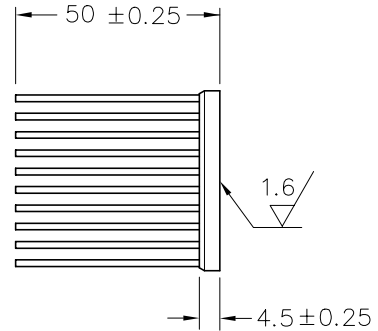

CS Series
Omnidirectional Heat Sink
for Chipset Cooler

ALPHA

ALPHA

Omnidirectional Heat Sink for Chipset Cooler

CS40

DIM

HEAT SINK : CS40-50B
MATERIAL : A 6063
FINISH : BLACK ANODIZE
WEIGHT : 43.1g

DATA

- DUCTED CONDITION
DUMMY HEATER SIZE: 12.7 SQ
THERMAL RESISTANCE ———
PRESURE DROP - - - -
- NATURAL CONVECTION
DUMMY HEATER SIZE: 12.7 SQ
DISSIPATED POWER: 8.3(W)

NOTE ORIENTATION OF HEAT SINK USED FOR NATURAL CONVECTION TESTING