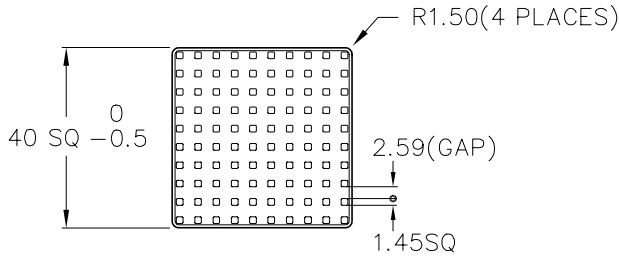

ALPHA

Omnidirectional Heat Sink for Chipset Cooler

CS40

DIM

HEAT SINK : CS40-50B
MATERIAL : A 6063
FINISH : BLACK ANODIZE
WEIGHT : 43.1g

DATA