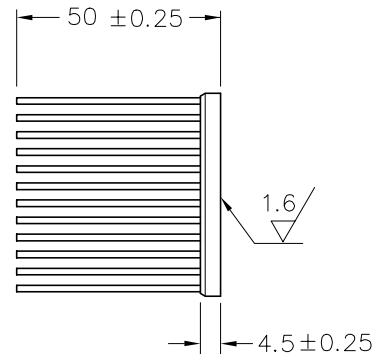

ALPHA

Omnidirectional Heat Sink for Chipset Cooler

CS45

DIM

HEAT SINK : CS45-50B
MATERIAL : A 6063
FINISH : BLACK ANODIZE
WEIGHT : 59.7g

Specifications of Z-shaped clip and Anchor

http://www.micforg.co.jp/en/cat_cse.html (English)