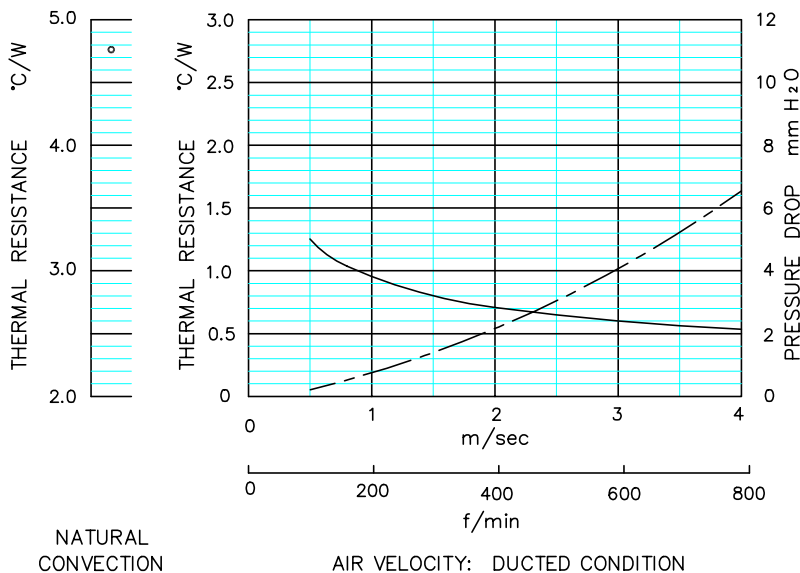

● DUCTED CONDITION
DUMMY HEATER SIZE: 12.7 SQ
THERMAL RESISTANCE ———
PRESURE DROP - - - - -

● NATURAL CONVECTION
DUMMY HEATER SIZE: 12.7 SQ
DISSIPATED POWER: 8.7(W)

NOTE ORIENTATION OF HEAT SINK USED FOR NATURAL CONVECTION TESTING

■ BASED ON ALPHA'S STANDARD TEST PROCEDURE.
REFER TO TECHNICAL INFORMATION.

Alpha Company Ltd.

256-1 UEDA, NUMAZU-CITY SHIZUOKA-PREF., JAPAN
PHONE +81(55)966 0789
FAX +81(55)966 9192
E mail : alpha@micforg.co.jp
URL : <http://www.micforg.co.jp>

Alpha Novatech, Inc. - a subsidiary of Alpha Company.

473 Sapena Ct. #12 Santa Clara, CA 95054 USA
PHONE +1(408)567-8082
FAX +1(408)567-8053
E mail : sales@alphanovatech.com
URL : <http://www.alphanovatech.com>