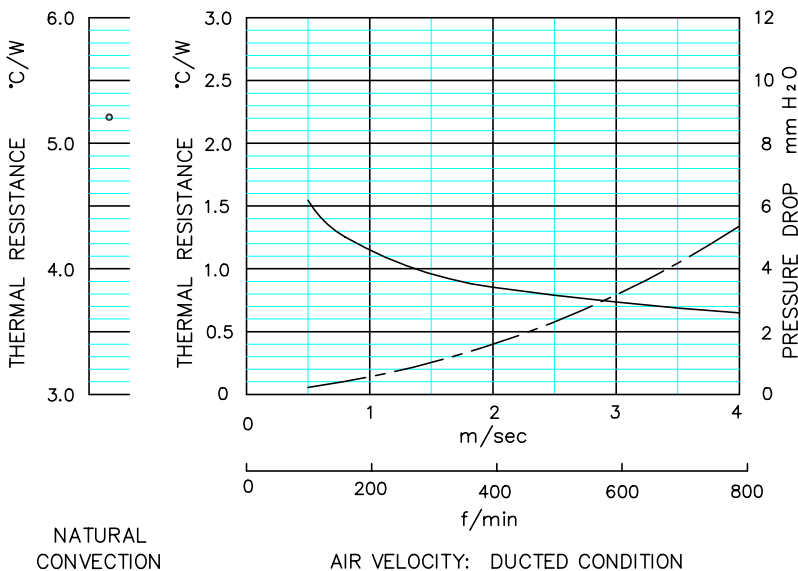

CS Series
Omnidirectional Heat Sink
for Chipset Cooler

ALPHA

ALPHA

Omnidirectional Heat Sink for Chipset Cooler

CS40

DIM

HEAT SINK : CS40-50B
MATERIAL : A 6063
FINISH : BLACK ANODIZE
WEIGHT : 43.1g

DATA

- DUCTED CONDITION
DUMMY HEATER SIZE: 12.7 SQ
THERMAL RESISTANCE ———
PRESURE DROP - - - -
- NATURAL CONVECTION
DUMMY HEATER SIZE: 12.7 SQ
DISSIPATED POWER: 8.3(W)

NOTE ORIENTATION OF HEAT SINK USED FOR NATURAL CONVECTION TESTING