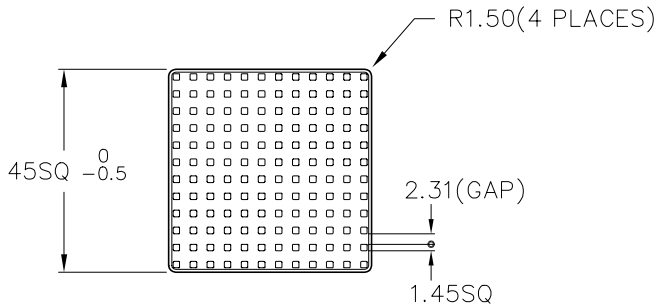

ALPHA

Omnidirectional Heat Sink for Chipset Cooler

CS45

DIM

HEAT SINK : CS45-50B
MATERIAL : A 6063
FINISH : BLACK ANODIZE
WEIGHT : 59.7g

Specifications of Z-shaped clip and Anchor

http://www.micforg.co.jp/en/cat_cse.html (English)